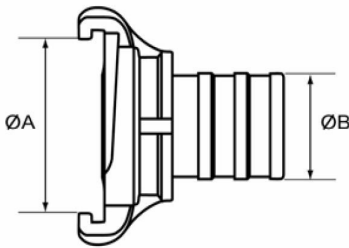

## Delivery Hose Coupling

Description	Model	Material	A(mm)	B(mm)
Delivery Hose Coupling DN50-2"	DHC-50B	Brass	79	52
Delivery Hose Coupling DN65-2 1/2"	DHC-65B	Brass	96	64
Delivery Hose Coupling DN50-2"	DHC-50A	Aluminium	79	52
Delivery Hose Coupling DN65-2 1/2"	DHC-65A	Aluminium	96	64