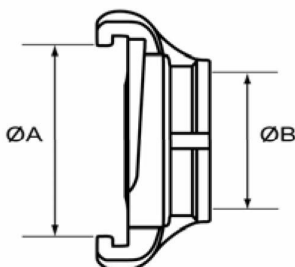

## Delivery Hose Coupling

Description	Model	Material	A(mm)	B(mm)
Delivery Hose Coupling DN50-2"	DHC-50B	Brass	79	52
Delivery Hose Coupling DN65-2 1/2"	DHC-65B	Brass	96	64
Delivery Hose Coupling DN50-2"	DHC-50A	Aluminium	79	52
Delivery Hose Coupling DN65-2 1/2"	DHC-65A	Aluminium	96	64

## Female Adaptors

Description	Model	Material	A(mm)	B(mm)
Female Adaptors DN50-2"	FA-50B	Brass	79	50
Female Adaptors DN65-2 1/2"	FA-65B	Brass	96	65
Female Adaptors DN50-2"	FA-50A	Aluminium	79	50
Female Adaptors DN65-2 1/2"	FA-65A	Aluminium	96	65